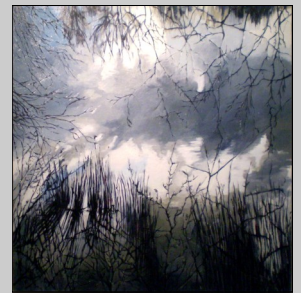

Helen Short

The Plaza Art Guild

What Else You Can See At The Plaza Art Gallery ? Art & Creativity pushed to the Limit!

The Sparkle of Stained Glass
by Ginna Walker

There is An Unbelievable Magic that happens every month at the Plaza Art Gallery..... come and see for yourself ...

The Symbolic Pottery Of
Connelle Peace

The Pure
Whimsy of
Mindy Maxwell

The Mystical paintings of
Cathie Tyler

The Wild Side of Nature
from Dean Todd

The Amazing Beauty
We can see because
of photographer
Craig Stephens